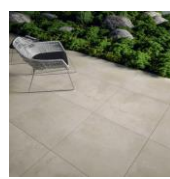

Product Data Sheet

Cemento porcelain paving offers a unique natural stone look and comes in four colours making it suitable for a wide range of outdoor spaces.

Colours

Grey

Sand

Ash

Cream

Technical Information